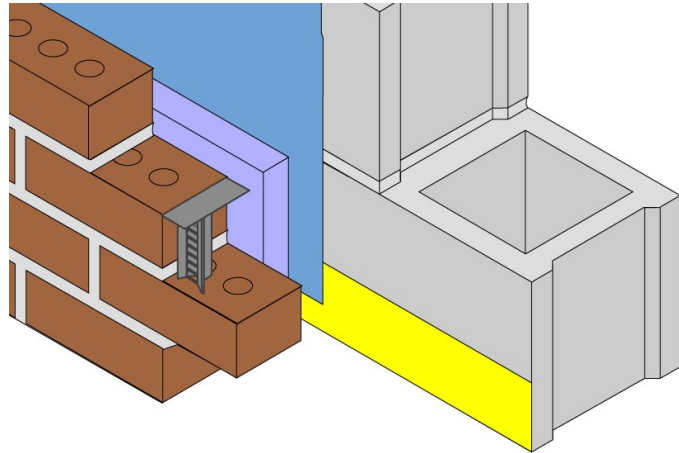

WIREL_oCK

Plastic Louvered Weep Vent

WIREL_oCK Plastic Louvered Weep Vent allows air to pass through freely and water to weep out while inhibiting reverse passage of water.

The Weep Vent is manufactured from a polyvinyl chloride compound specifically designed for continuous exposure to weathering.

PRODUCT DATA

- Provides adequate opening for immediate air pressure equalization
- Allows air to circulate into the cavity so the cavity can dry quickly
- Protective strips on top prevent mortar droppings from clogging opening
- Provides a neat & attractive appearance
- Impedes passage of insects, rodents & rain water
- Can be used at the top of the wall to improve air circulation in the cavity
- Extremely durable for optimal long-term performance
- Very lightweight and easy to handle
- Fast and easy to install
- Very cost-effective